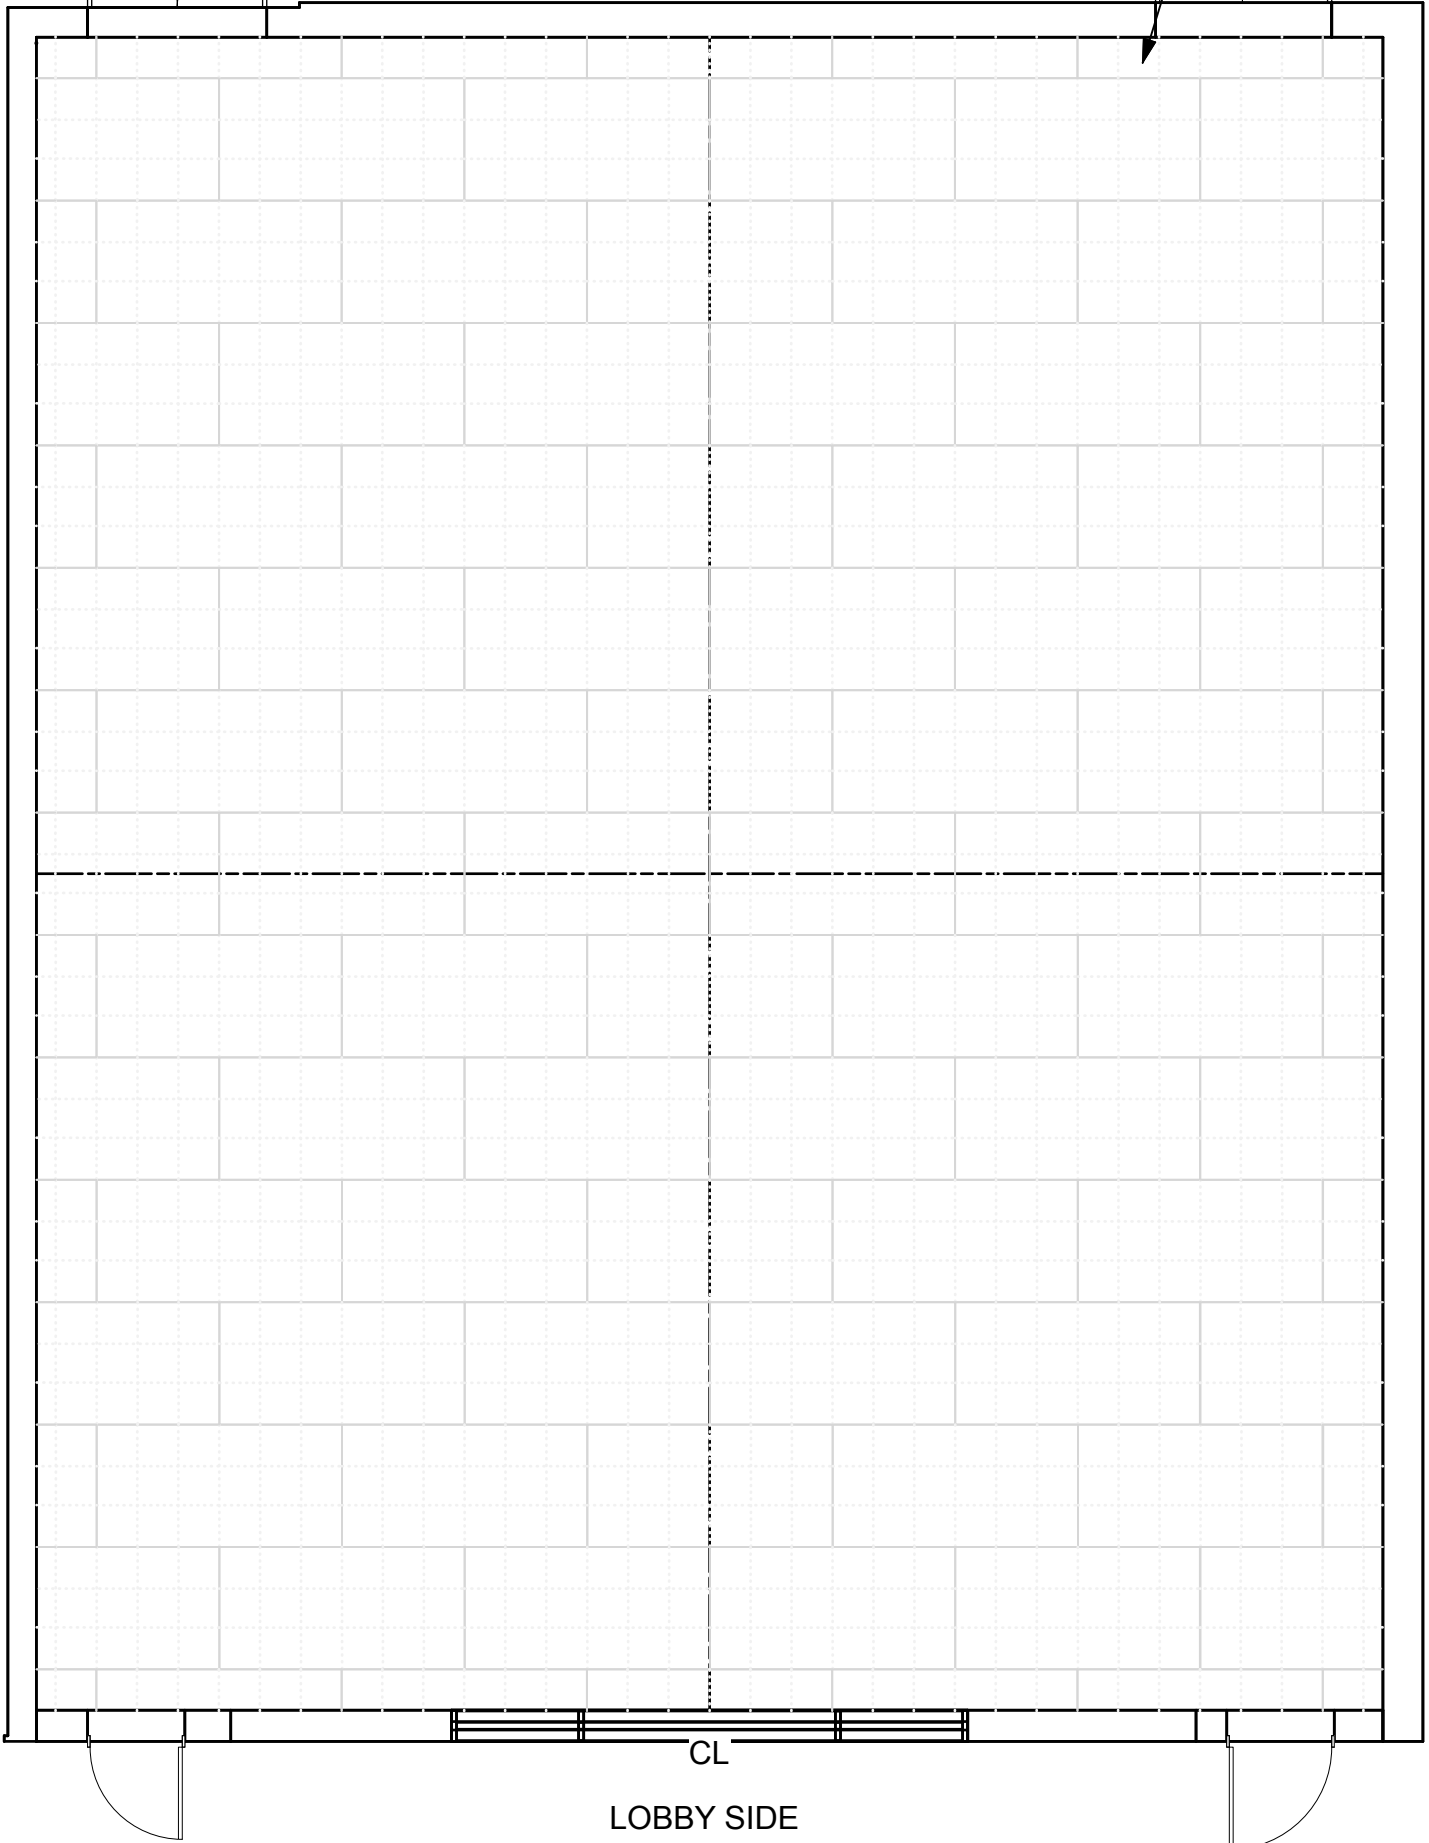

Drawing Title EMPTY ROOM WITH FLOOR	Date JAN 30, 2025	Venue Lyons Family Studio
Show Title:	Drawn By: K. Conrad	Scale 1'-0" 5'-0"

Squares are approx.
16" in scale

CL

CL

LOBBY SIDE